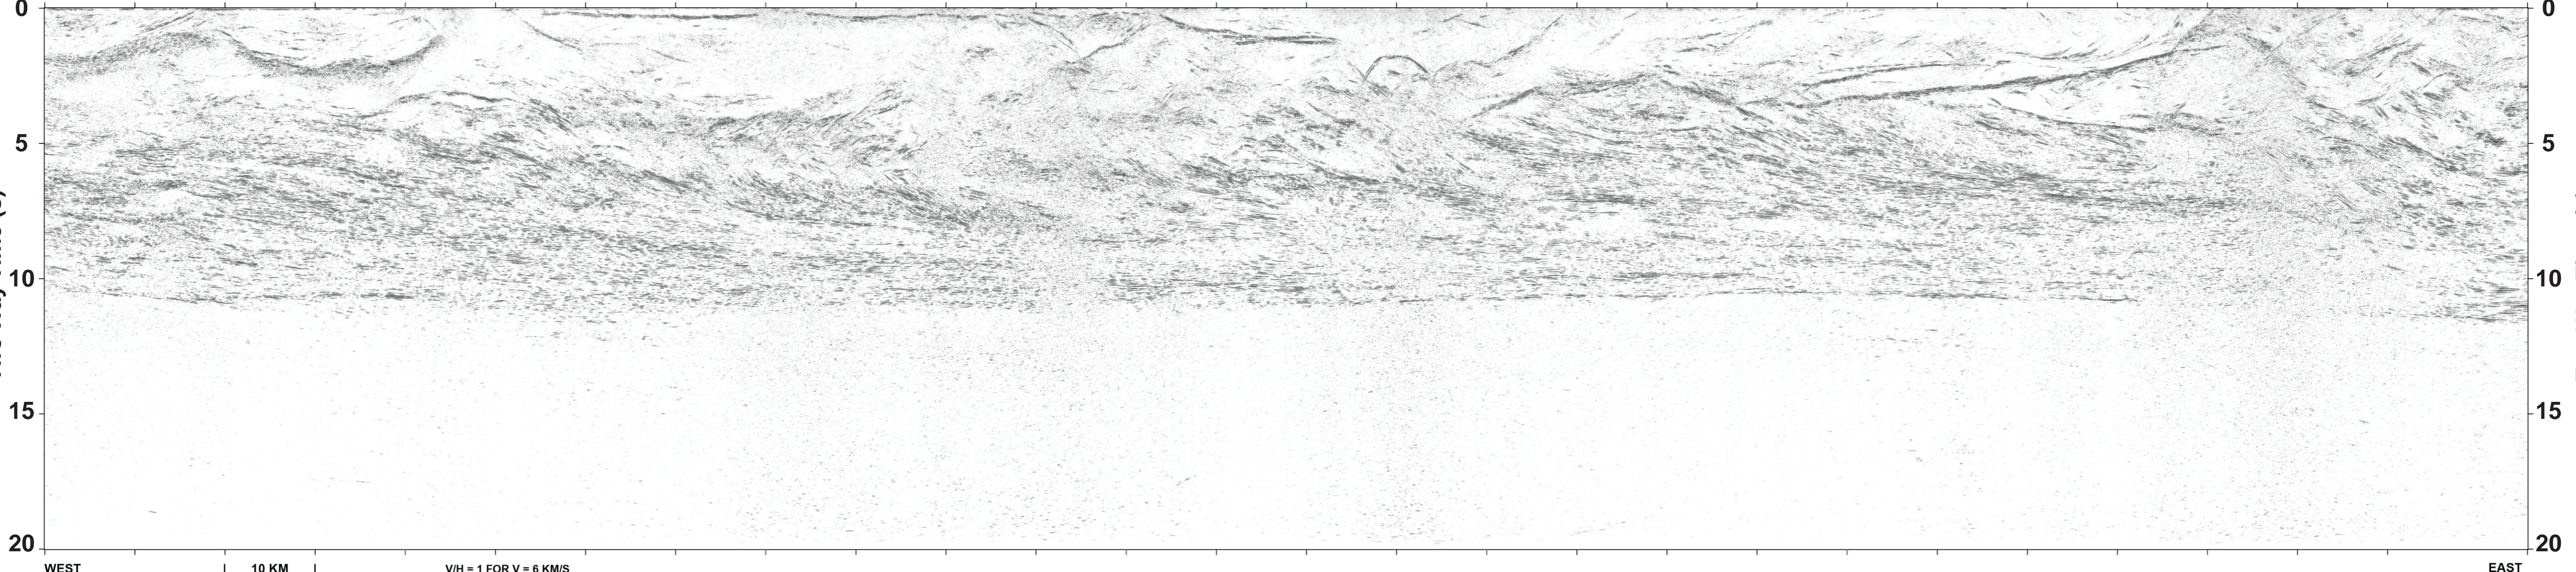

# 10GA-YU2

Youanmi Terrane

Kalgoorlie Terrane

Windimurra Igneous Complex

Youanmi Shear Zone

Edale Shear Zone

Waroonga Shear Zone

5000 6000 7000 8000 9000 10000 11000 12000 13000 14000 15000 16000 17000

WEST 10 KM V/H = 1 FOR V = 6 KM/S EAST