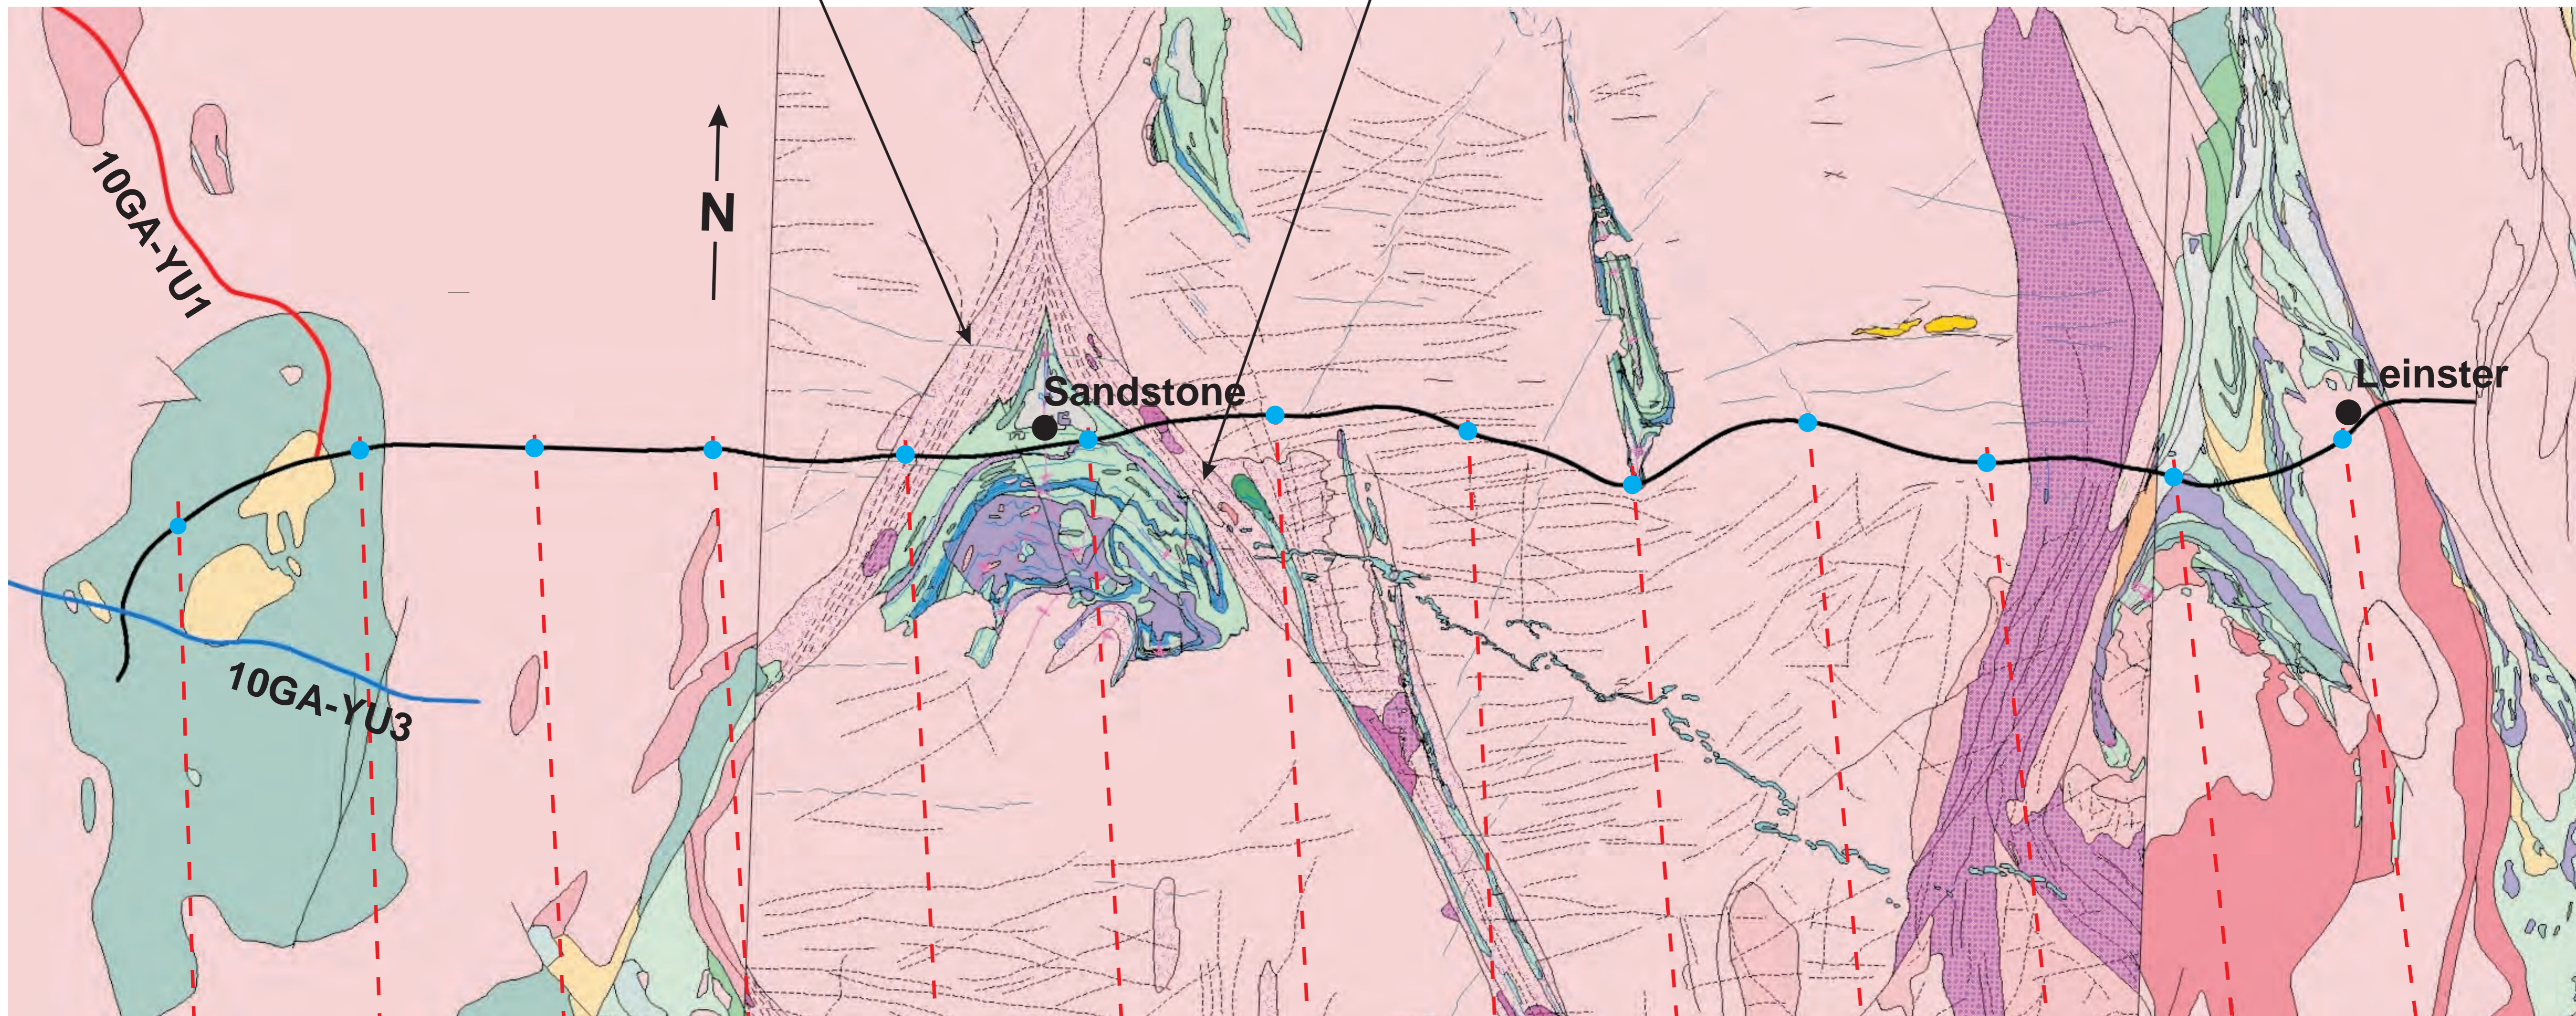

# 10GA-YU2

Youanmi Terrane

Kalgoorlie Terrane

Windimurra Igneous Complex

Youanmi Shear Zone

Edale Shear Zone

Waroonga Shear Zone

5000 6000 7000 8000 9000 10000 11000 12000 13000 14000 15000 16000 17000

WEST 10 KM V/H = 1 FOR V = 6 KM/S EAST