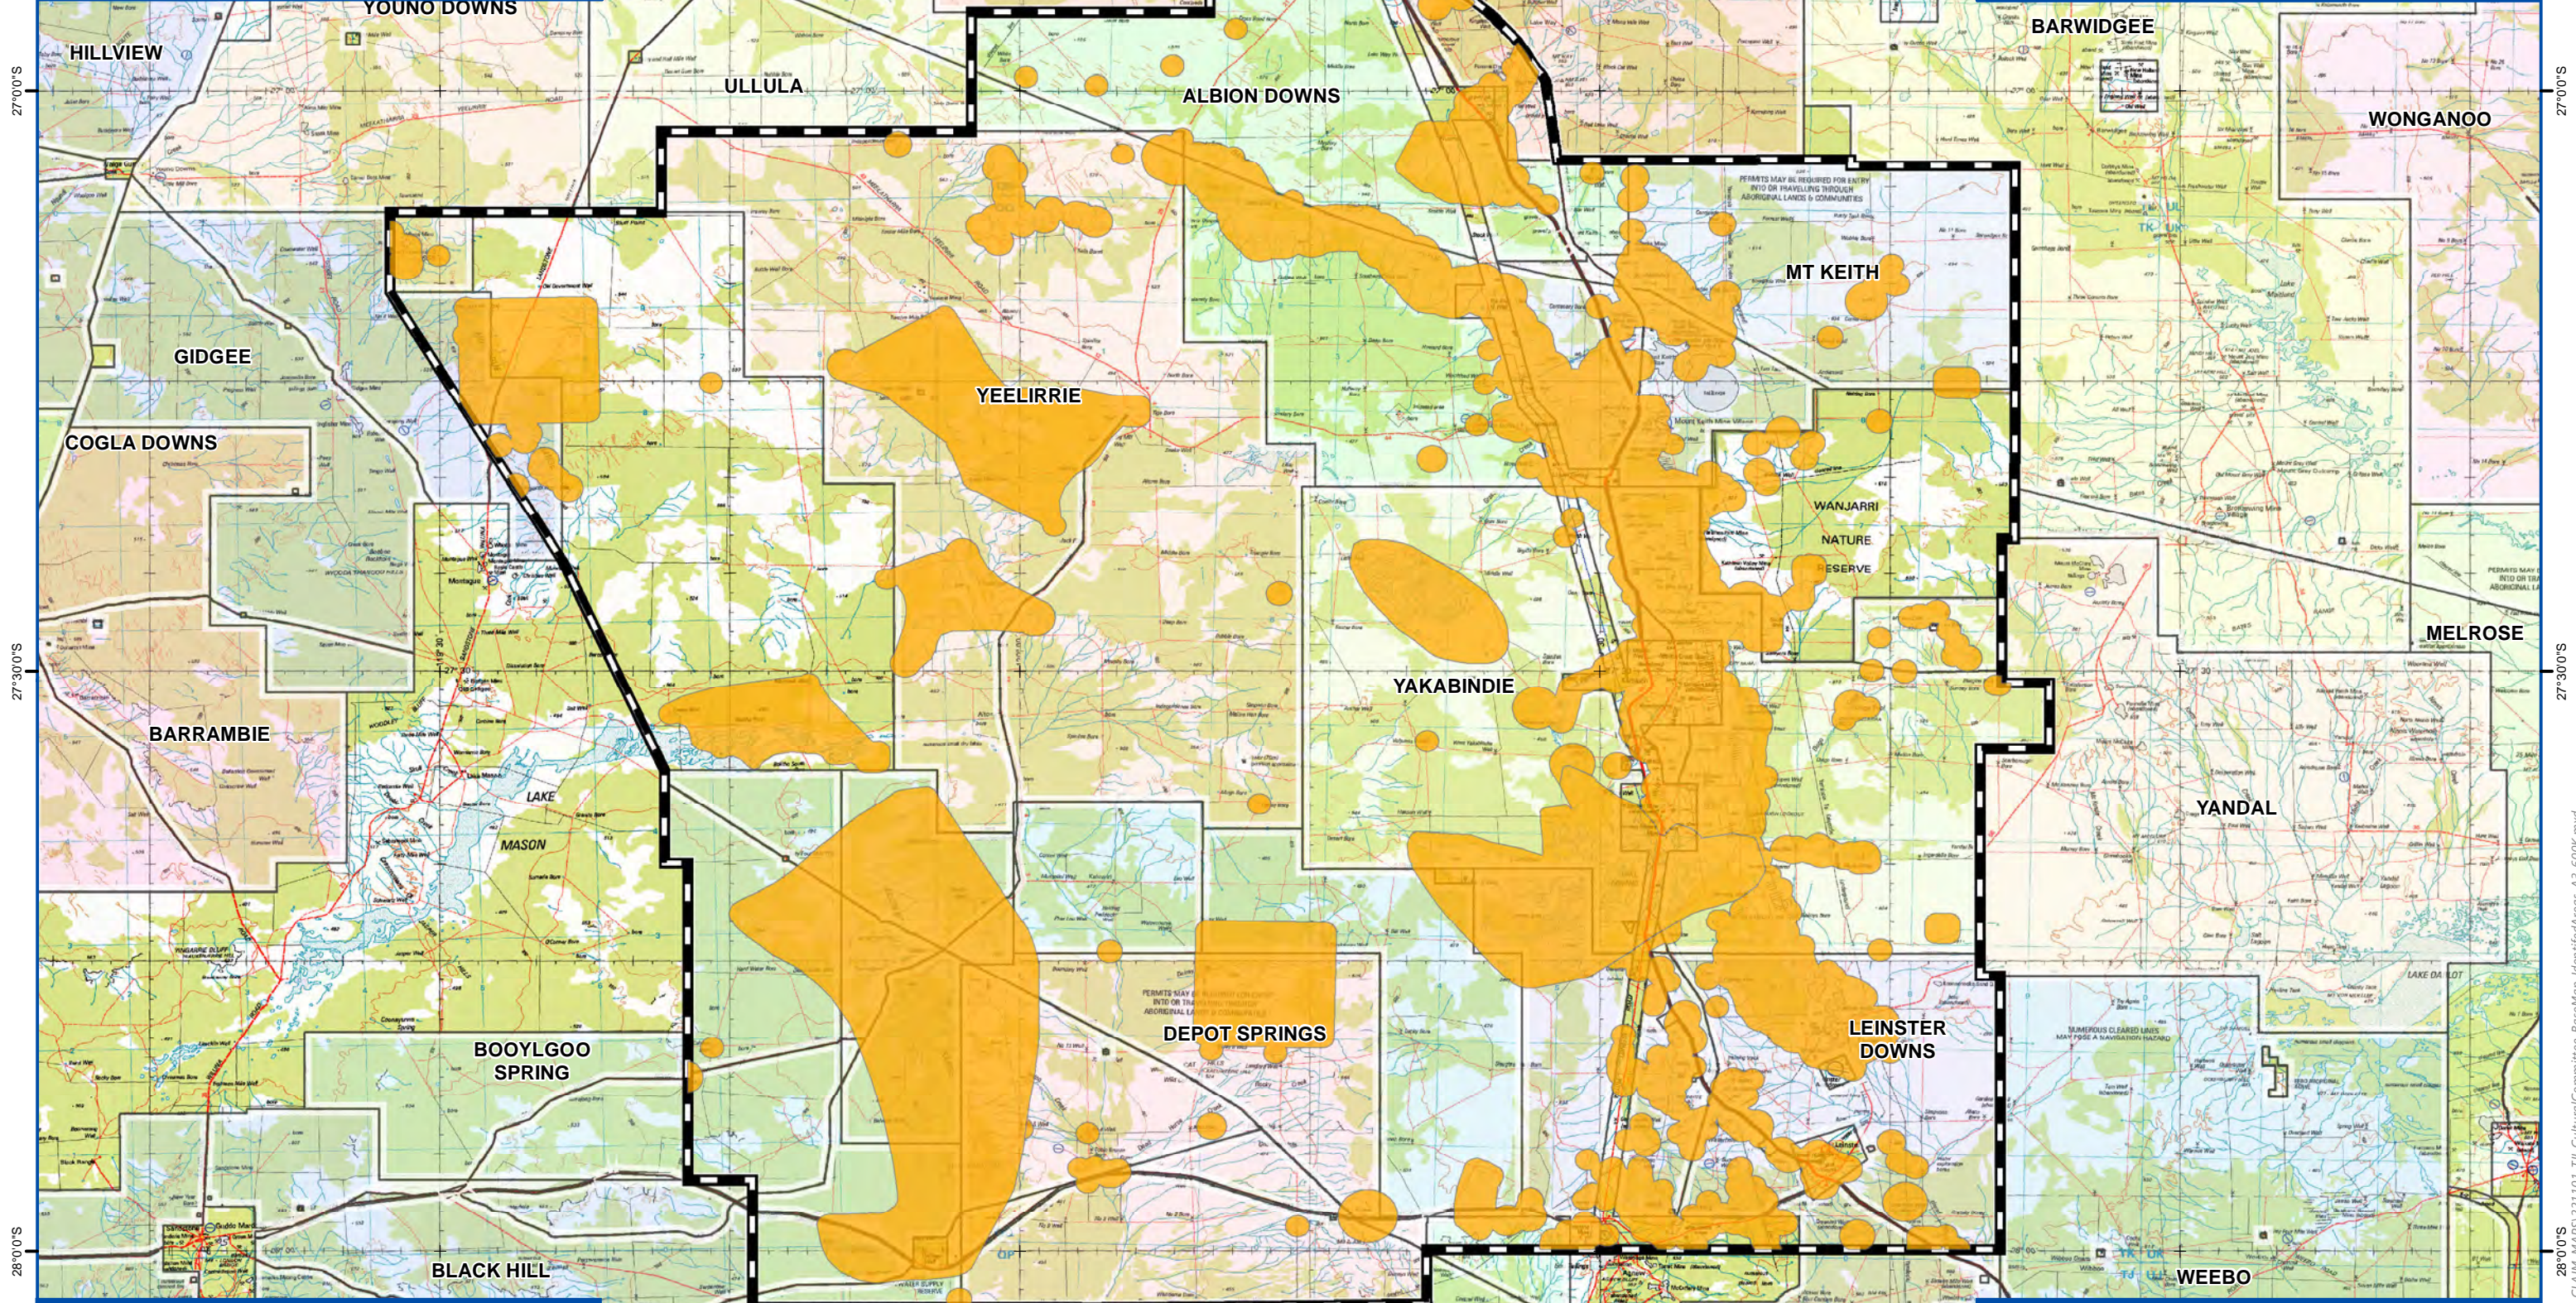

119°30'0"E 120°0'0"E 120°30'0"E 121°0'0"E

NOTES

0 10 20 40 km

Scale 1:600,000
Coordinate System: GDA2020
Datum: GDA2020
Base map: NatMap (GeoScience 2008)

01 November 2022

TJIWARL ABORIGINAL CORPORATION (RNTBC)

TJIWARL
ABORIGINAL CORPORATION (RNTBC)

LEGEND

-  Identified Areas (Tjiwarl AC 2022)
-  Tjiwarl Determination Boundary (NNTT 2022)
-  Pastoral Lease Boundaries (Landgate 2019)

A3 MAP

**IDENTIFIED AREAS
SCHEDULE 4, ANNEXURE 2**

119°30'0"E 120°0'0"E 120°30'0"E 121°0'0"E