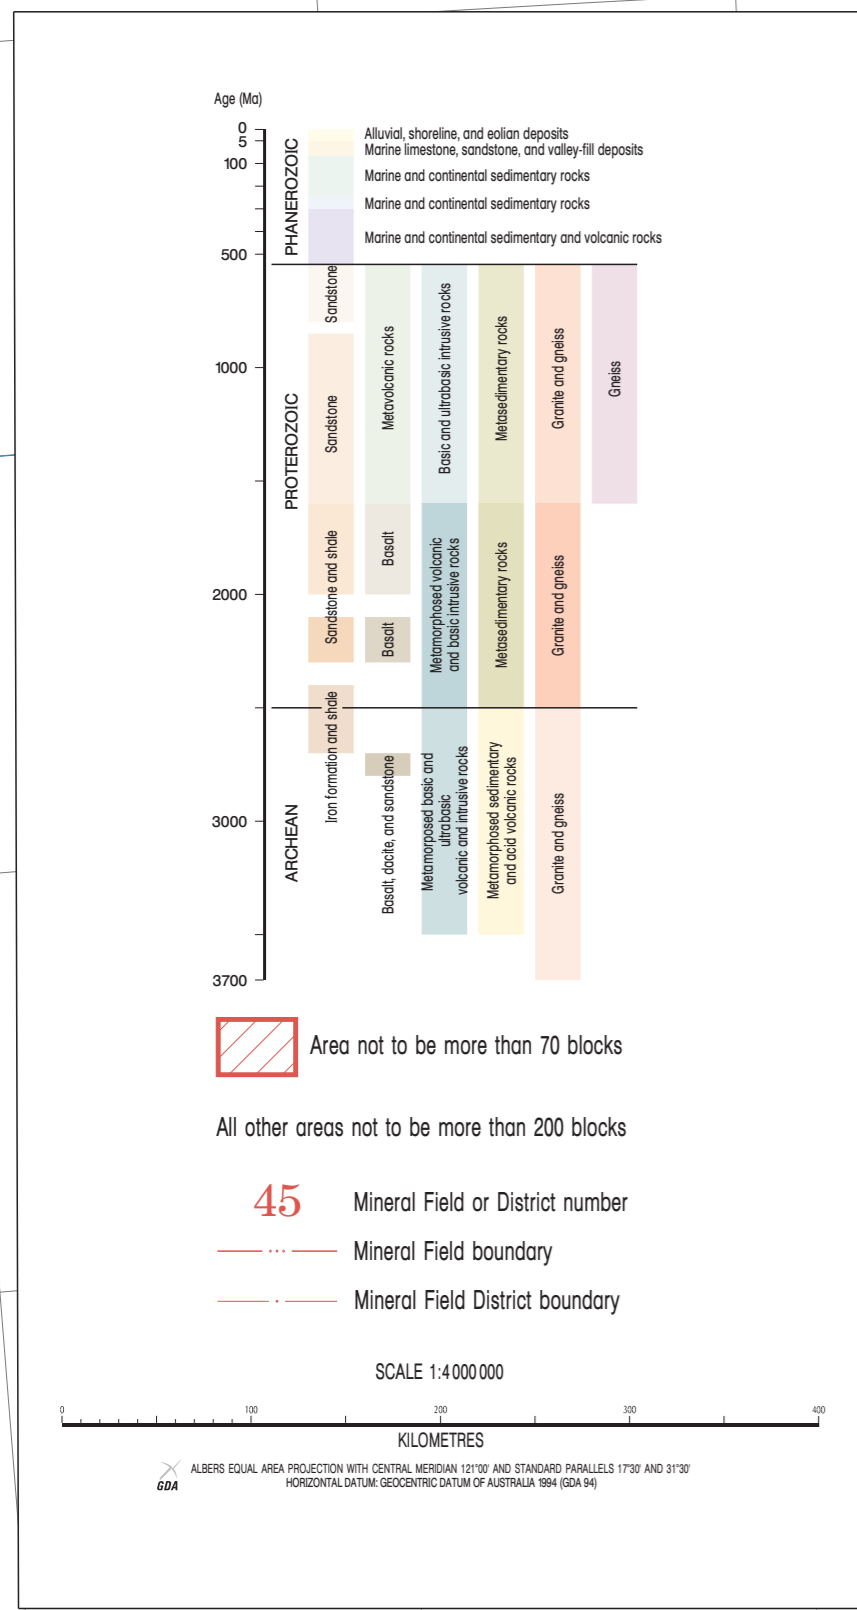

EXPLORATION LICENCES - DESIGNATED AREAS

Western Australia Mining Act (Section 57 (2aa) 1978)

Government of Western Australia
Department of Mines and Petroleum

Geological Survey of Western Australia
TIM OFFICER
EXECUTIVE DIRECTOR