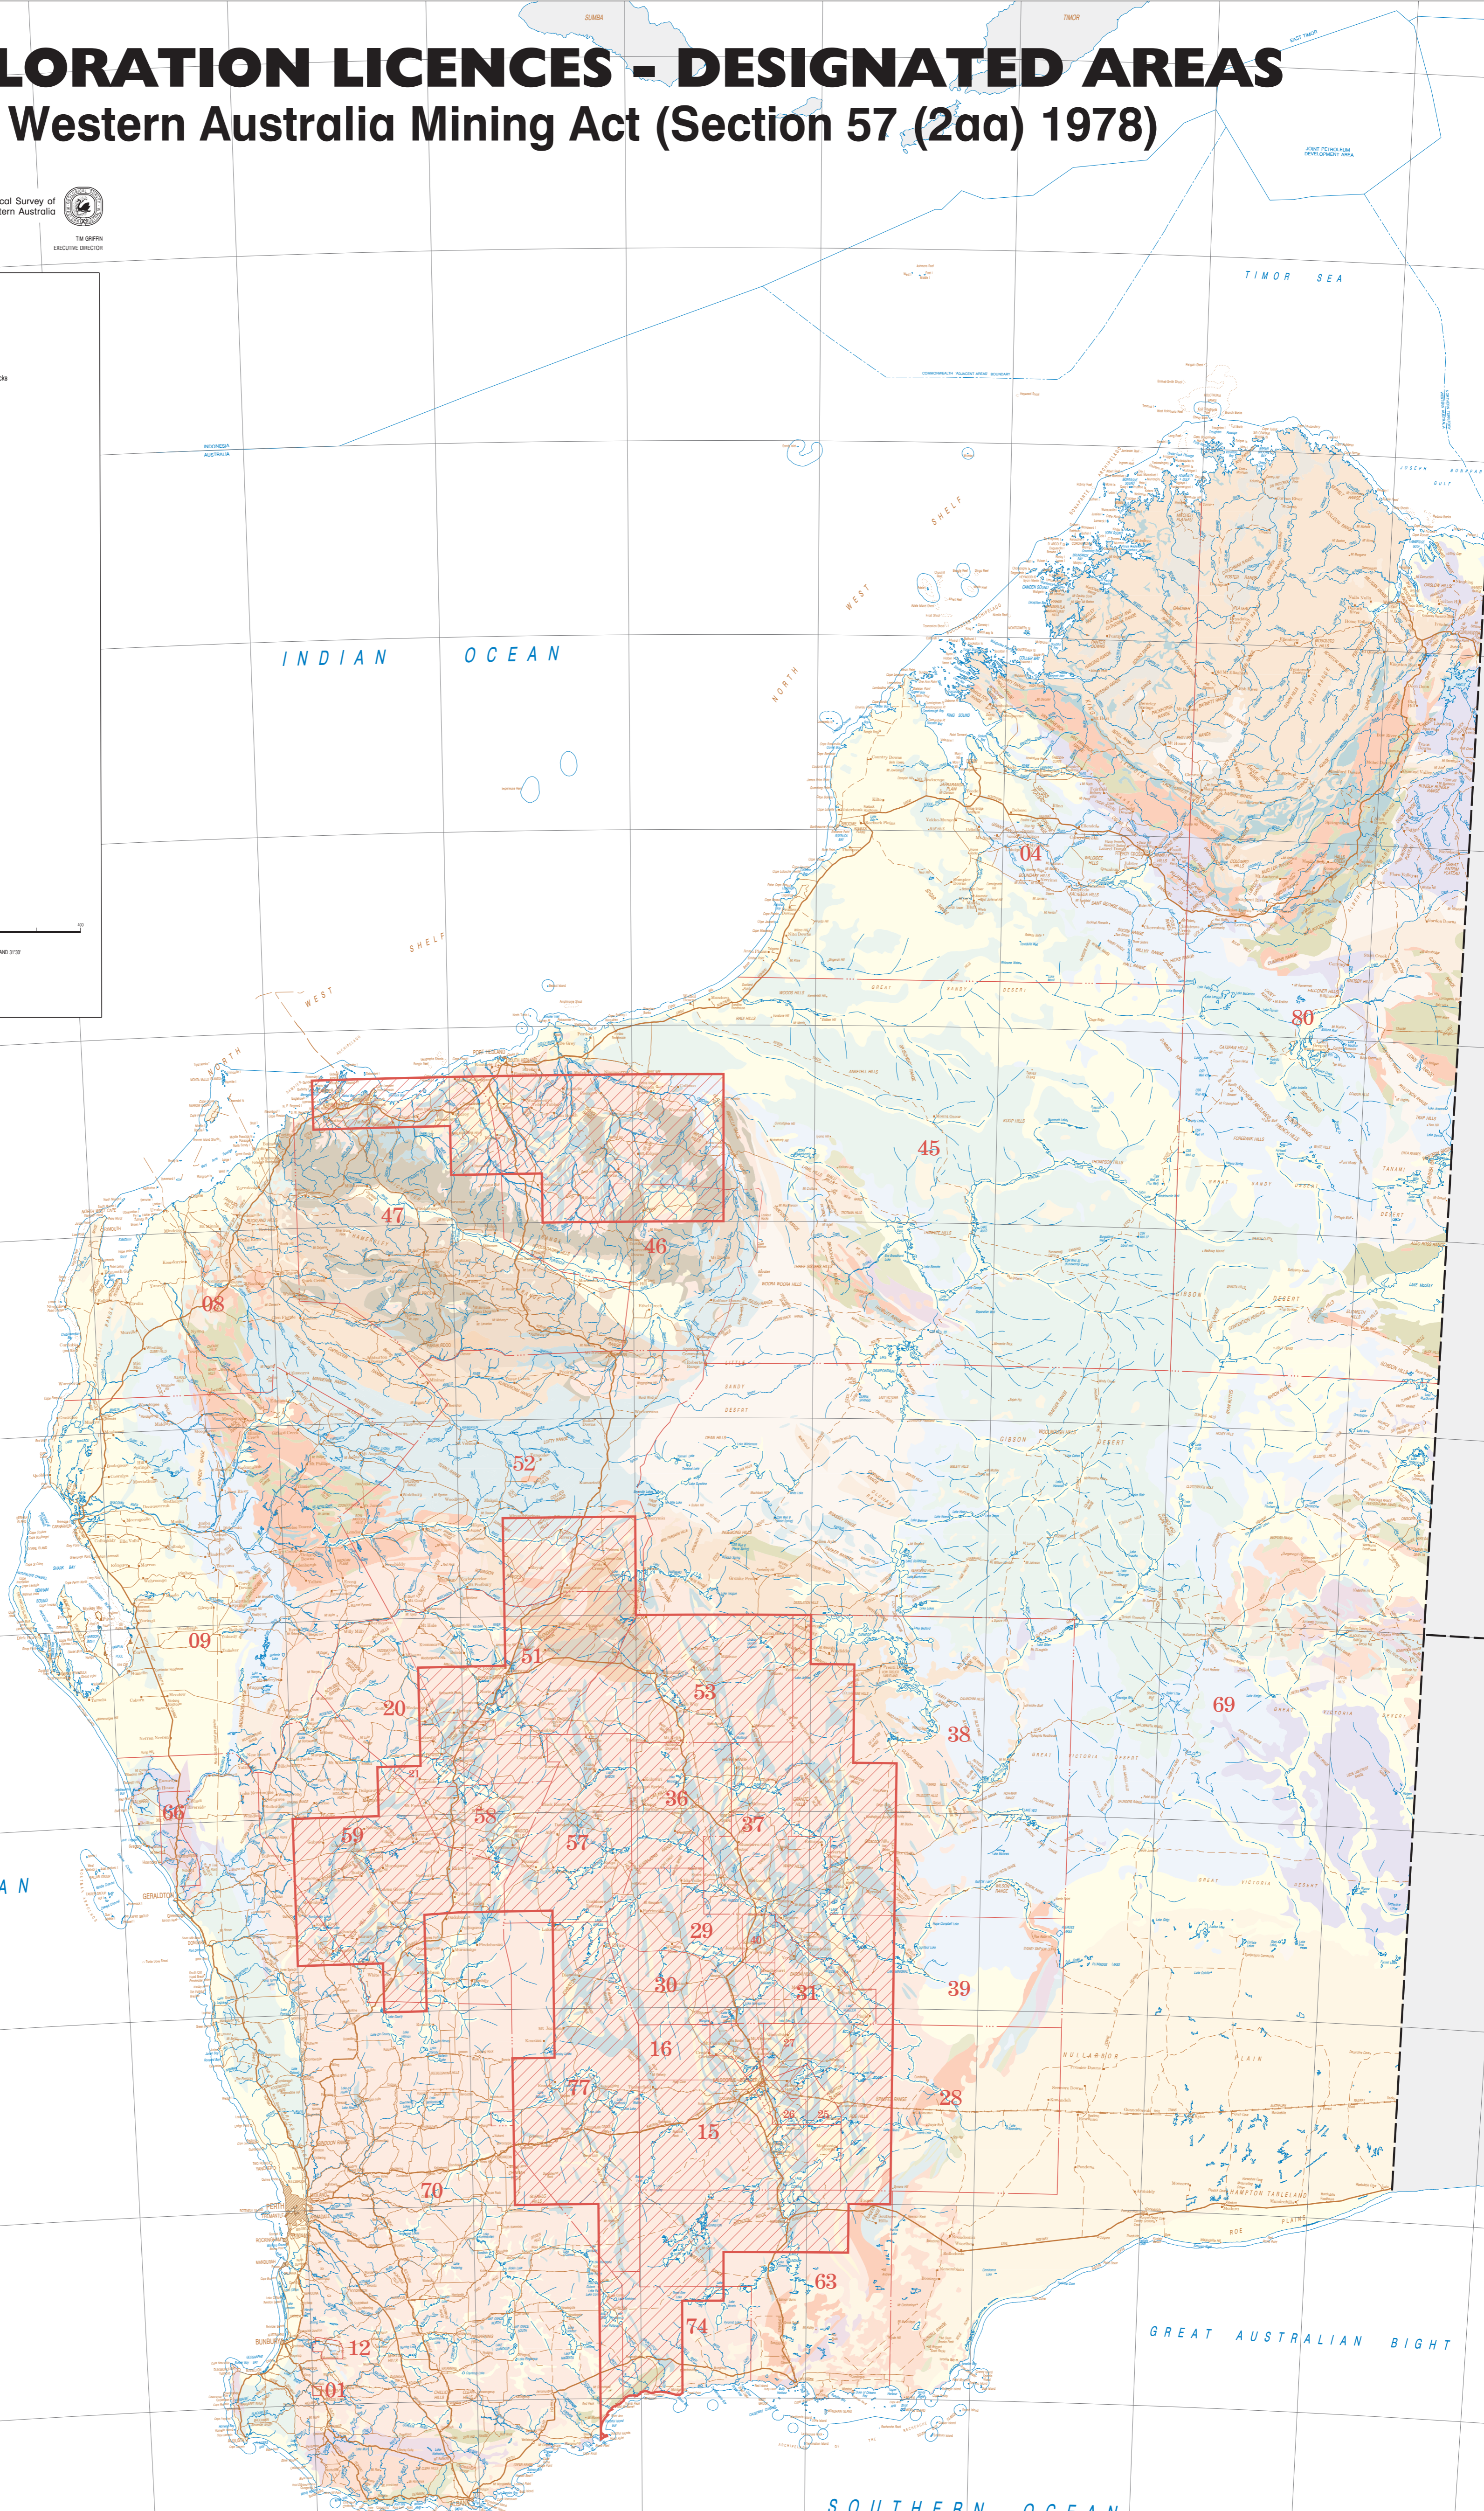

EXPLORATION LICENCES - DESIGNATED AREAS

Western Australia Mining Act (Section 57 (2aa) 1978)

Government of Western Australia
Department of Mines and Petroleum

Geological Survey of Western Australia
TIM OFFICER
EXECUTIVE DIRECTOR