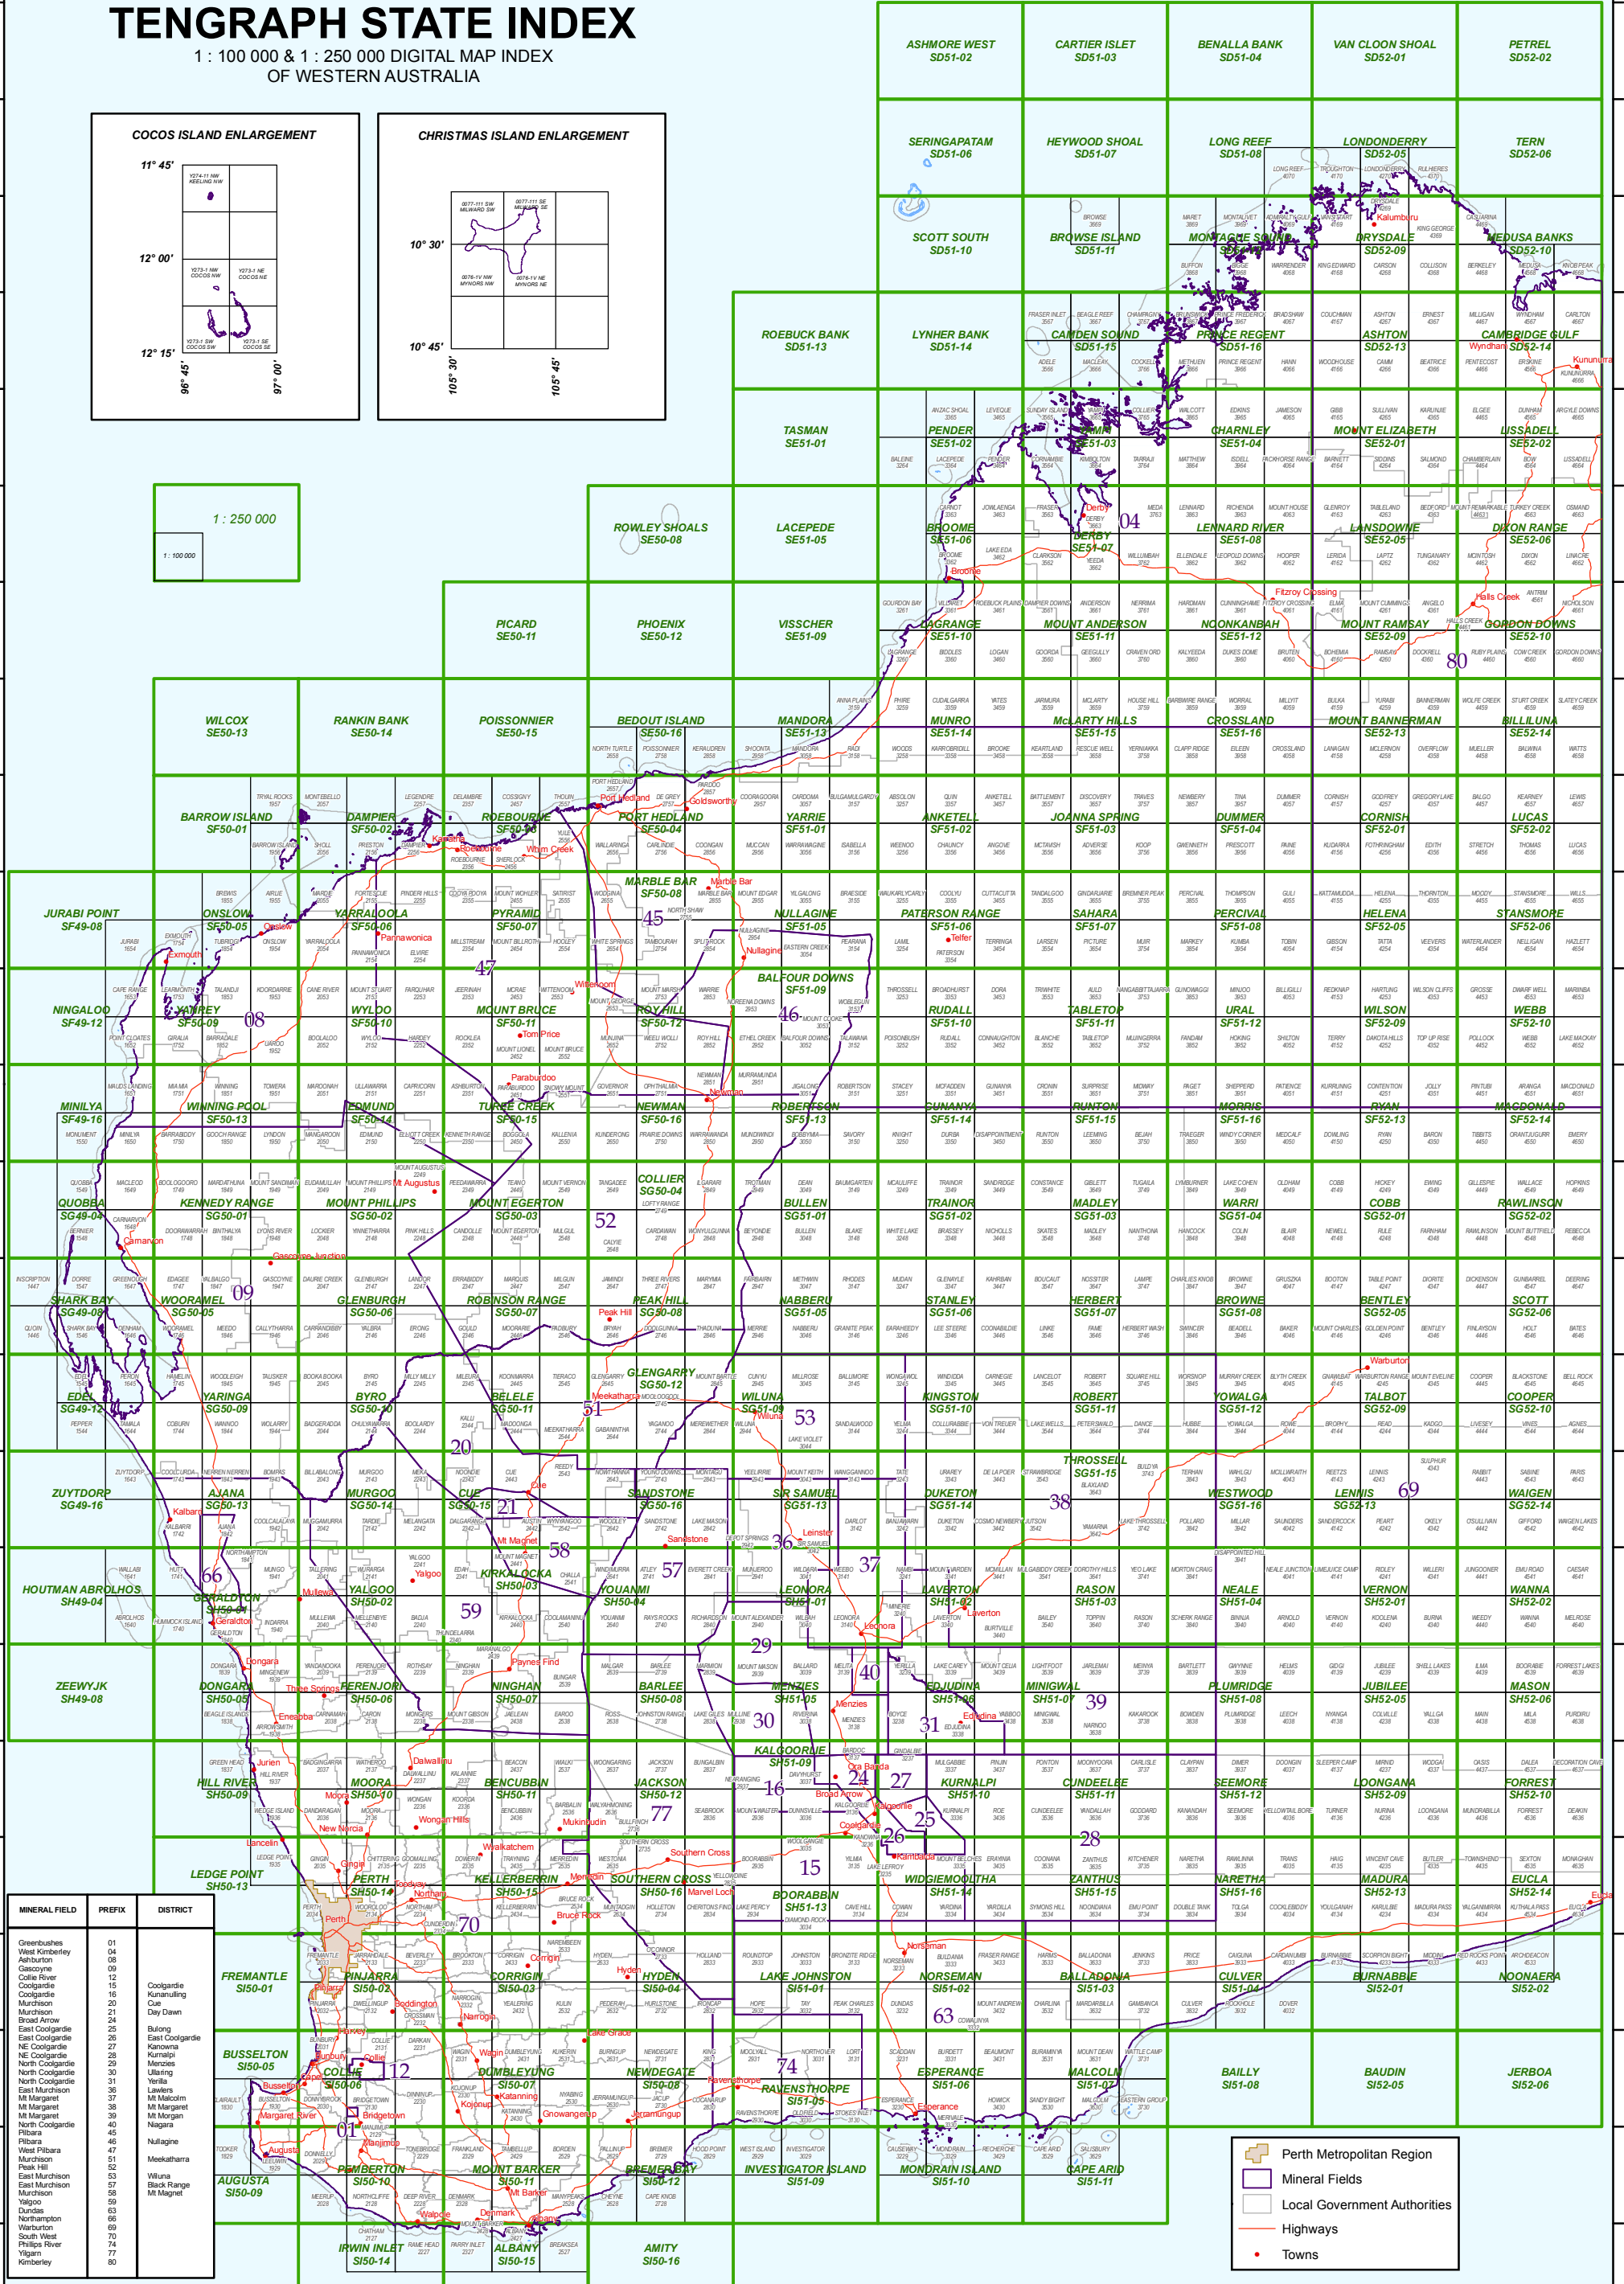

Government of Western Australia
Department of Mines and Petroleum

TENGRAPH STATE INDEX

1 : 100 000 & 1 : 250 000 DIGITAL MAP INDEX
OF WESTERN AUSTRALIA

MINERAL FIELD	PREFIX	DISTRICT
Greenbushes	01	
West Kimberley	04	
Nelbourn	09	
Gascoyne	09	
Collie River	12	
Cooldgardie	15	
Murchison	20	
Murchison	21	
Broad Arrow	24	
East Coolgardie	25	
NE Coolgardie	26	
North Coolgardie	28	
North Coolgardie	30	
North Coolgardie	31	
East Murchison	37	
MI Murchison	38	
MI Margaret	39	
MI Margaret	40	
PIbara	45	
PIbara	46	
Nullagine	47	
West Pilbara	51	
Peak Hill	57	
East Murchison	57	
South West	70	
Phillips River	74	
Dundas	63	
Yalgoo	66	
Dundas	69	
Northampton	69	
Warburton	69	
South West	70	
Phillips River	74	
Yalgoo	63	
Kimberley	80	

- Perth Metropolitan Region
- Mineral Fields
- Local Government Authorities
- Highways
- Towns