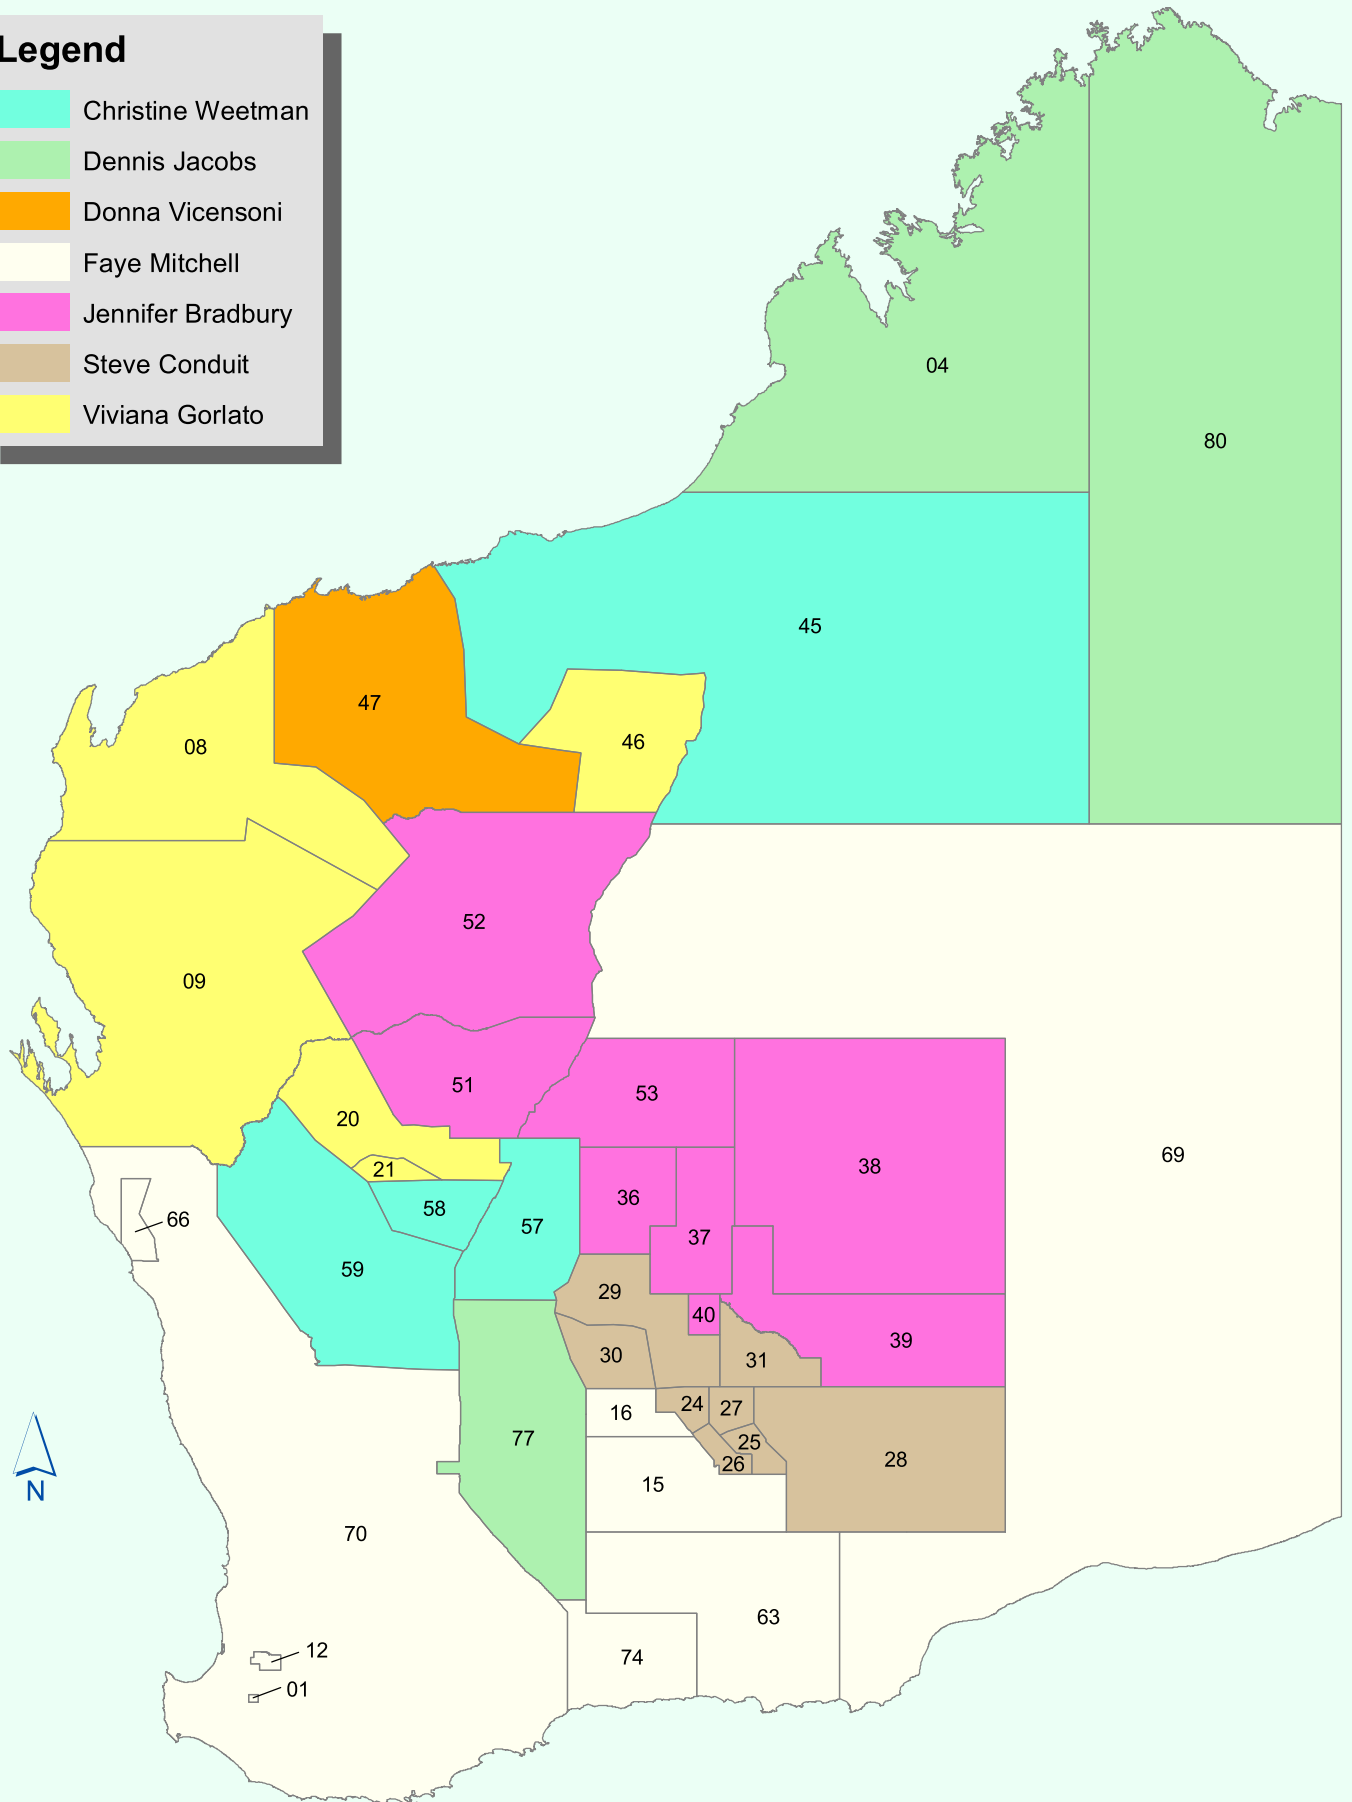

NATIVE TITLE PROJECT OFFICER AREAS OF RESPONSIBILITY

Legend

- Christine Weetman
- Dennis Jacobs
- Donna Vicensoni
- Faye Mitchell
- Jennifer Bradbury
- Steve Conduit
- Viviana Gorlato

Produced by :
Spatial Project Unit
Department of Mines, Industry Resources and Safety
June 2020