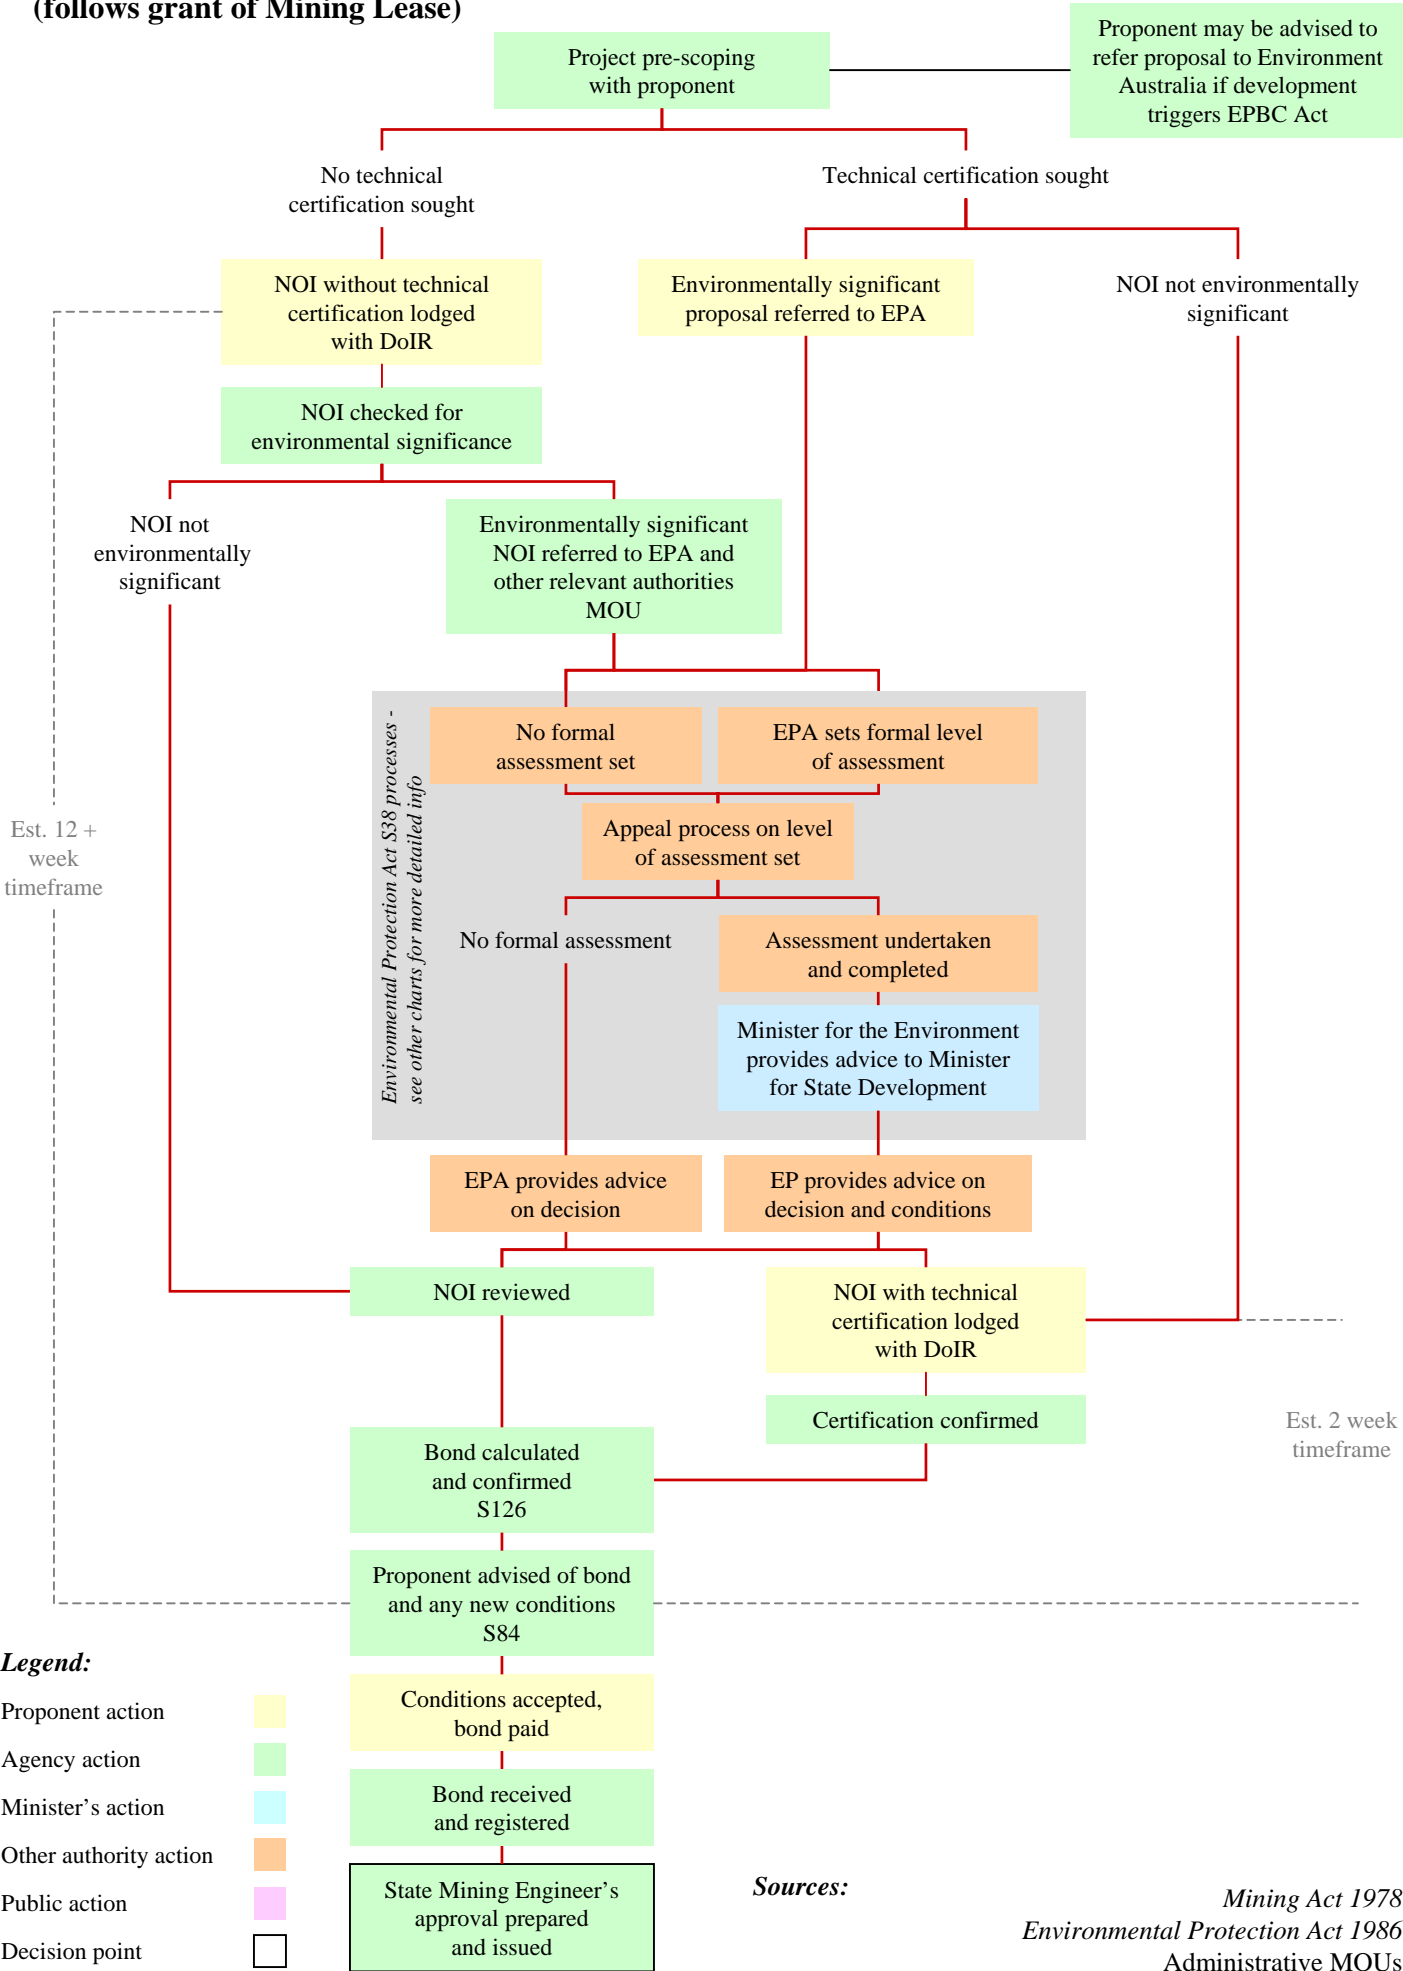

Environmental Clearance for Productive/Developmental Mining Activities (follows grant of Mining Lease)

Est. 12 + week timeframe

Est. 2 week timeframe