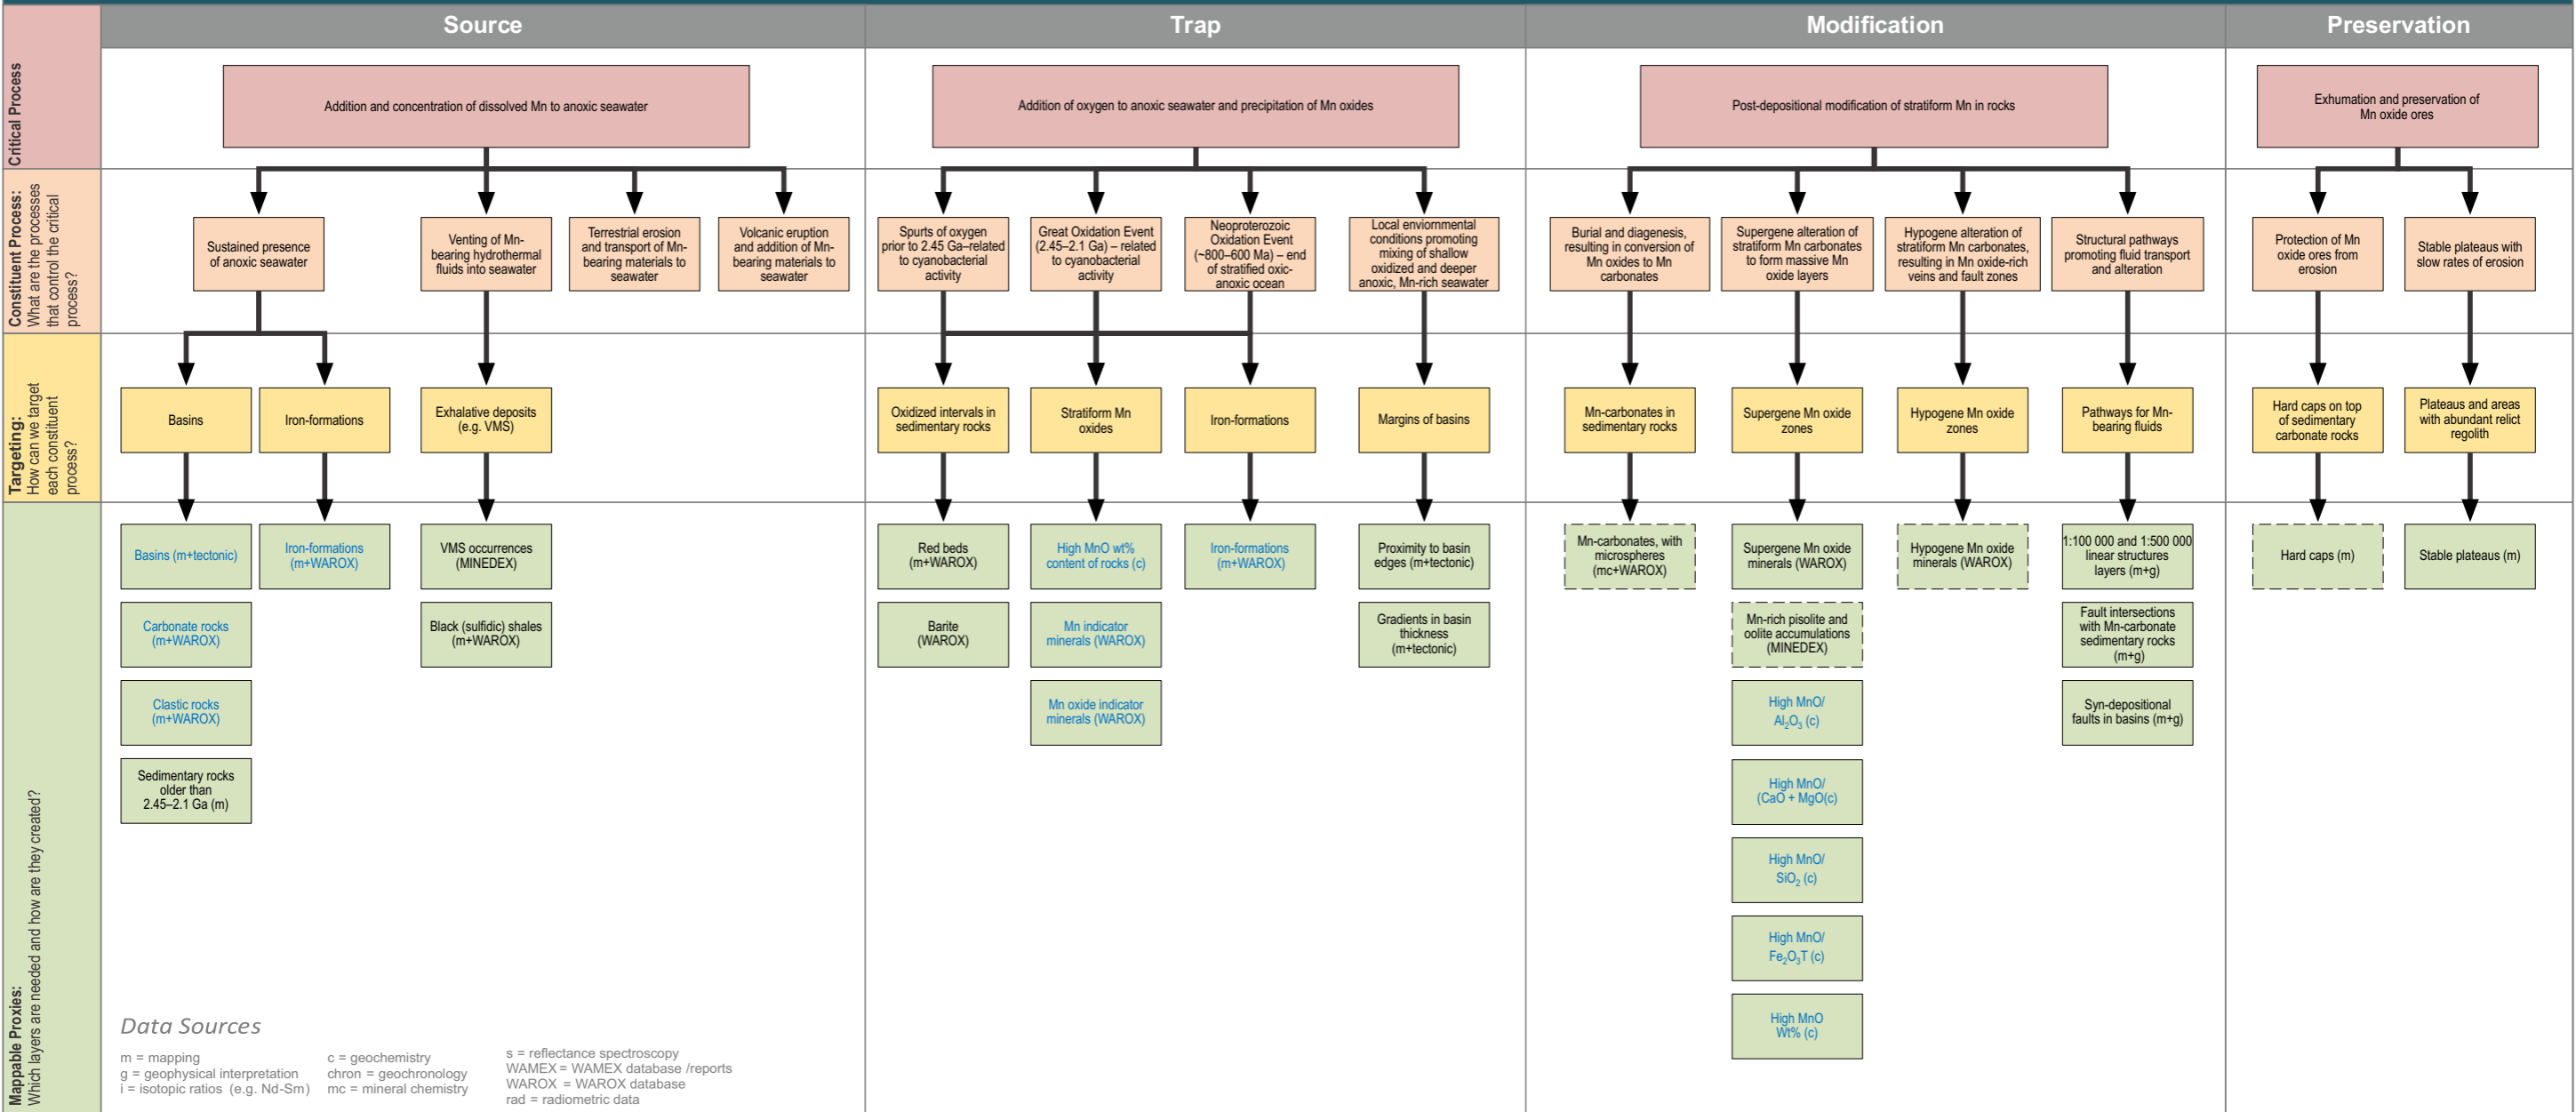

# MANGANESE (SEDIMENTARY, HYPOGENE AND SUPERGENE)

Blue text = geological proxy layer available in the Atlas [hyperlinked]

Scale of use: Terrane vs District