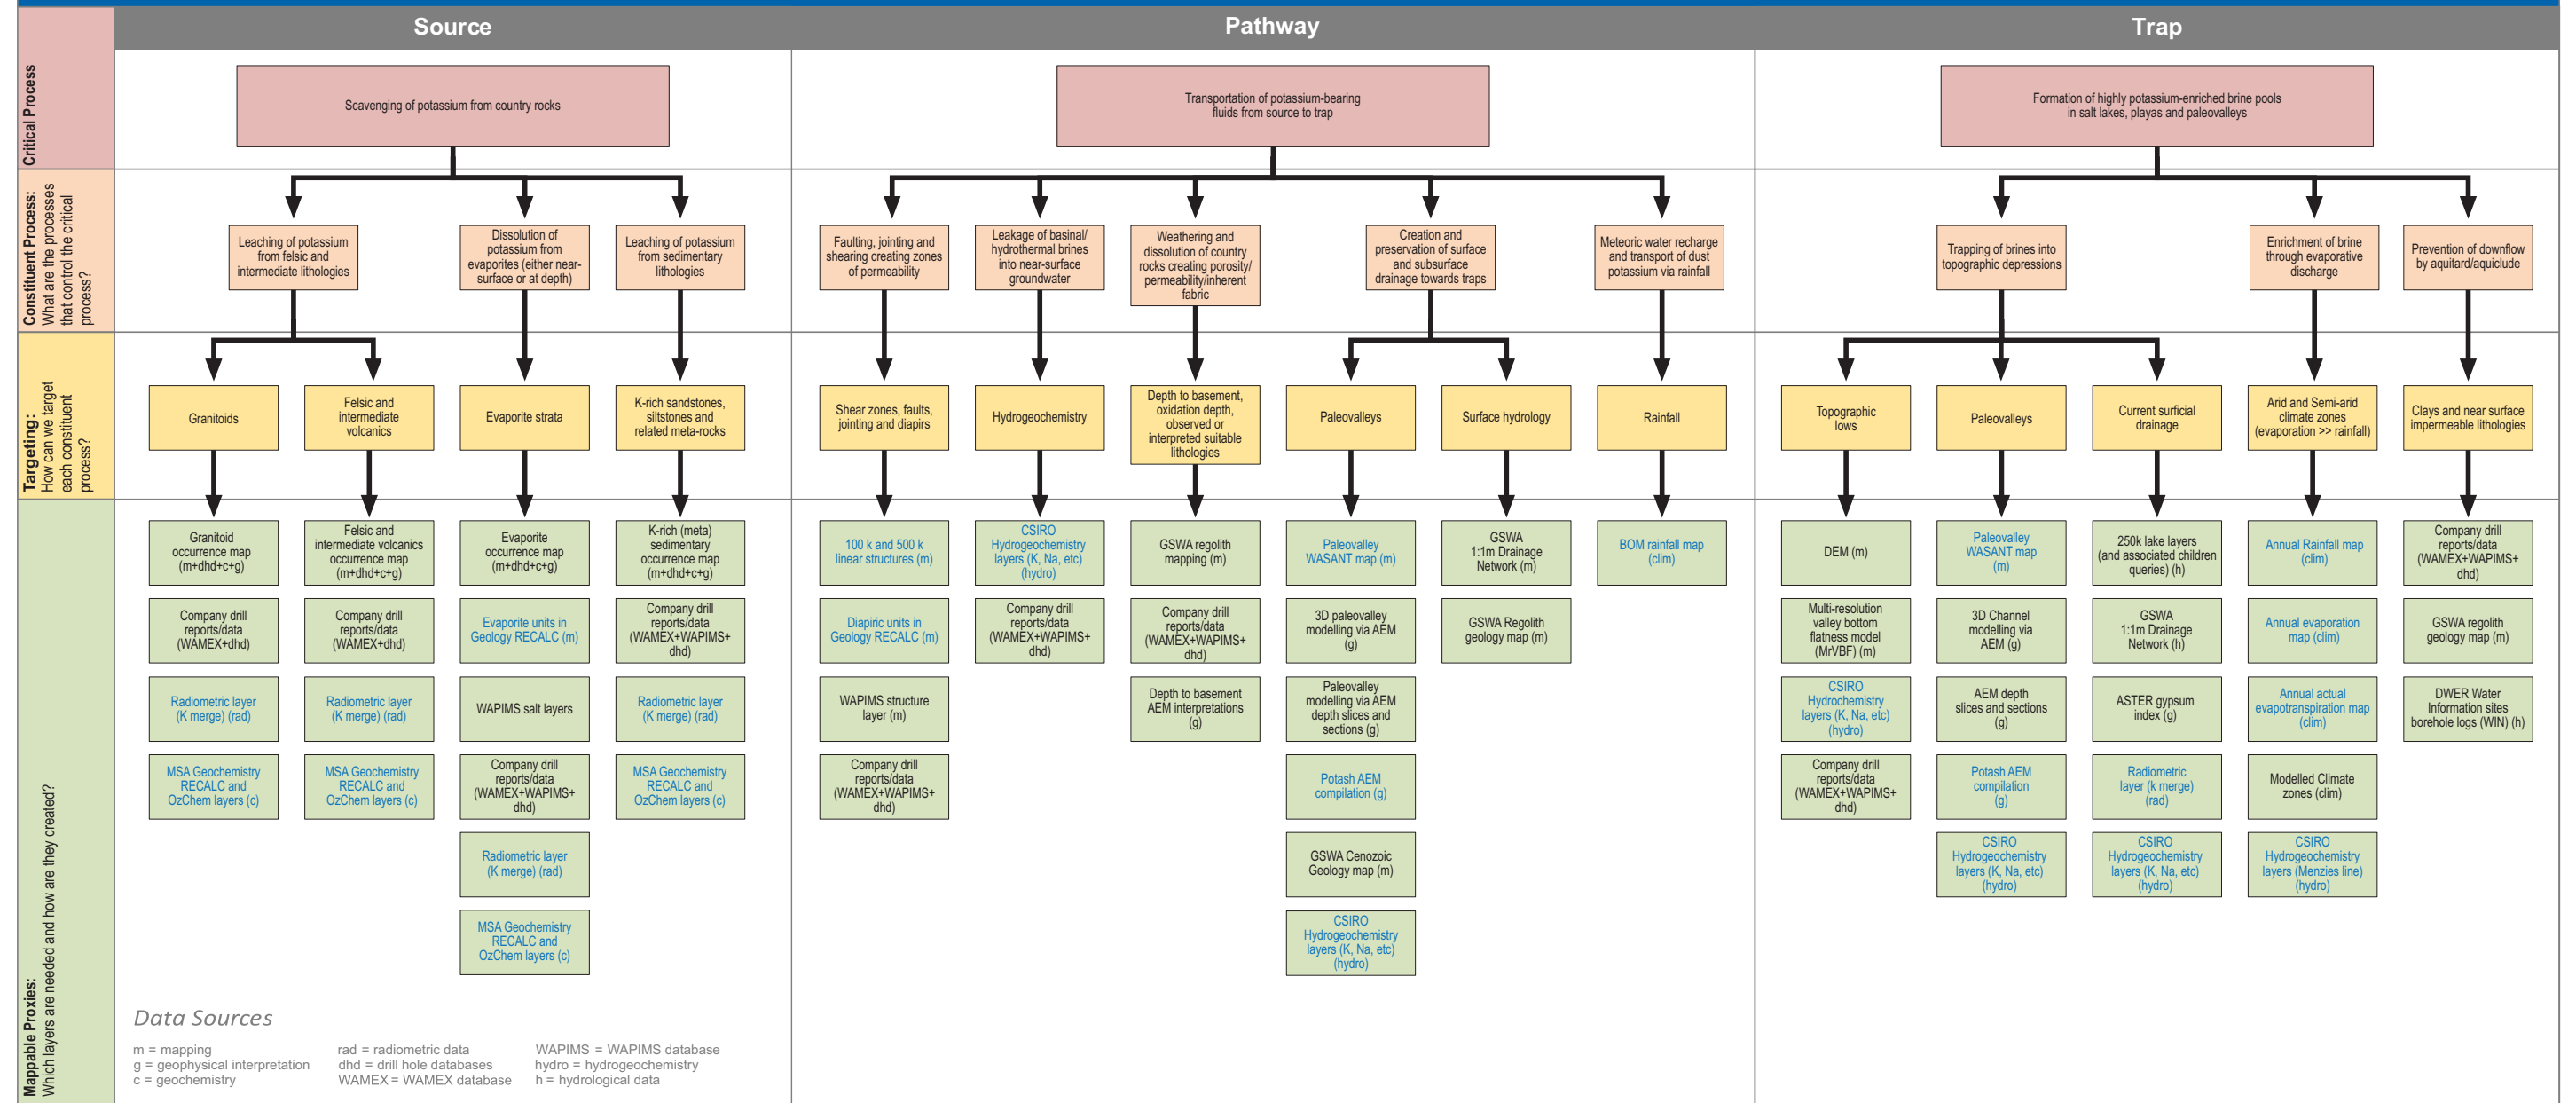

EVAPORATIVE BRINE-RELATED POTASH

Blue text = geological proxy layer available in the Atlas
MC1