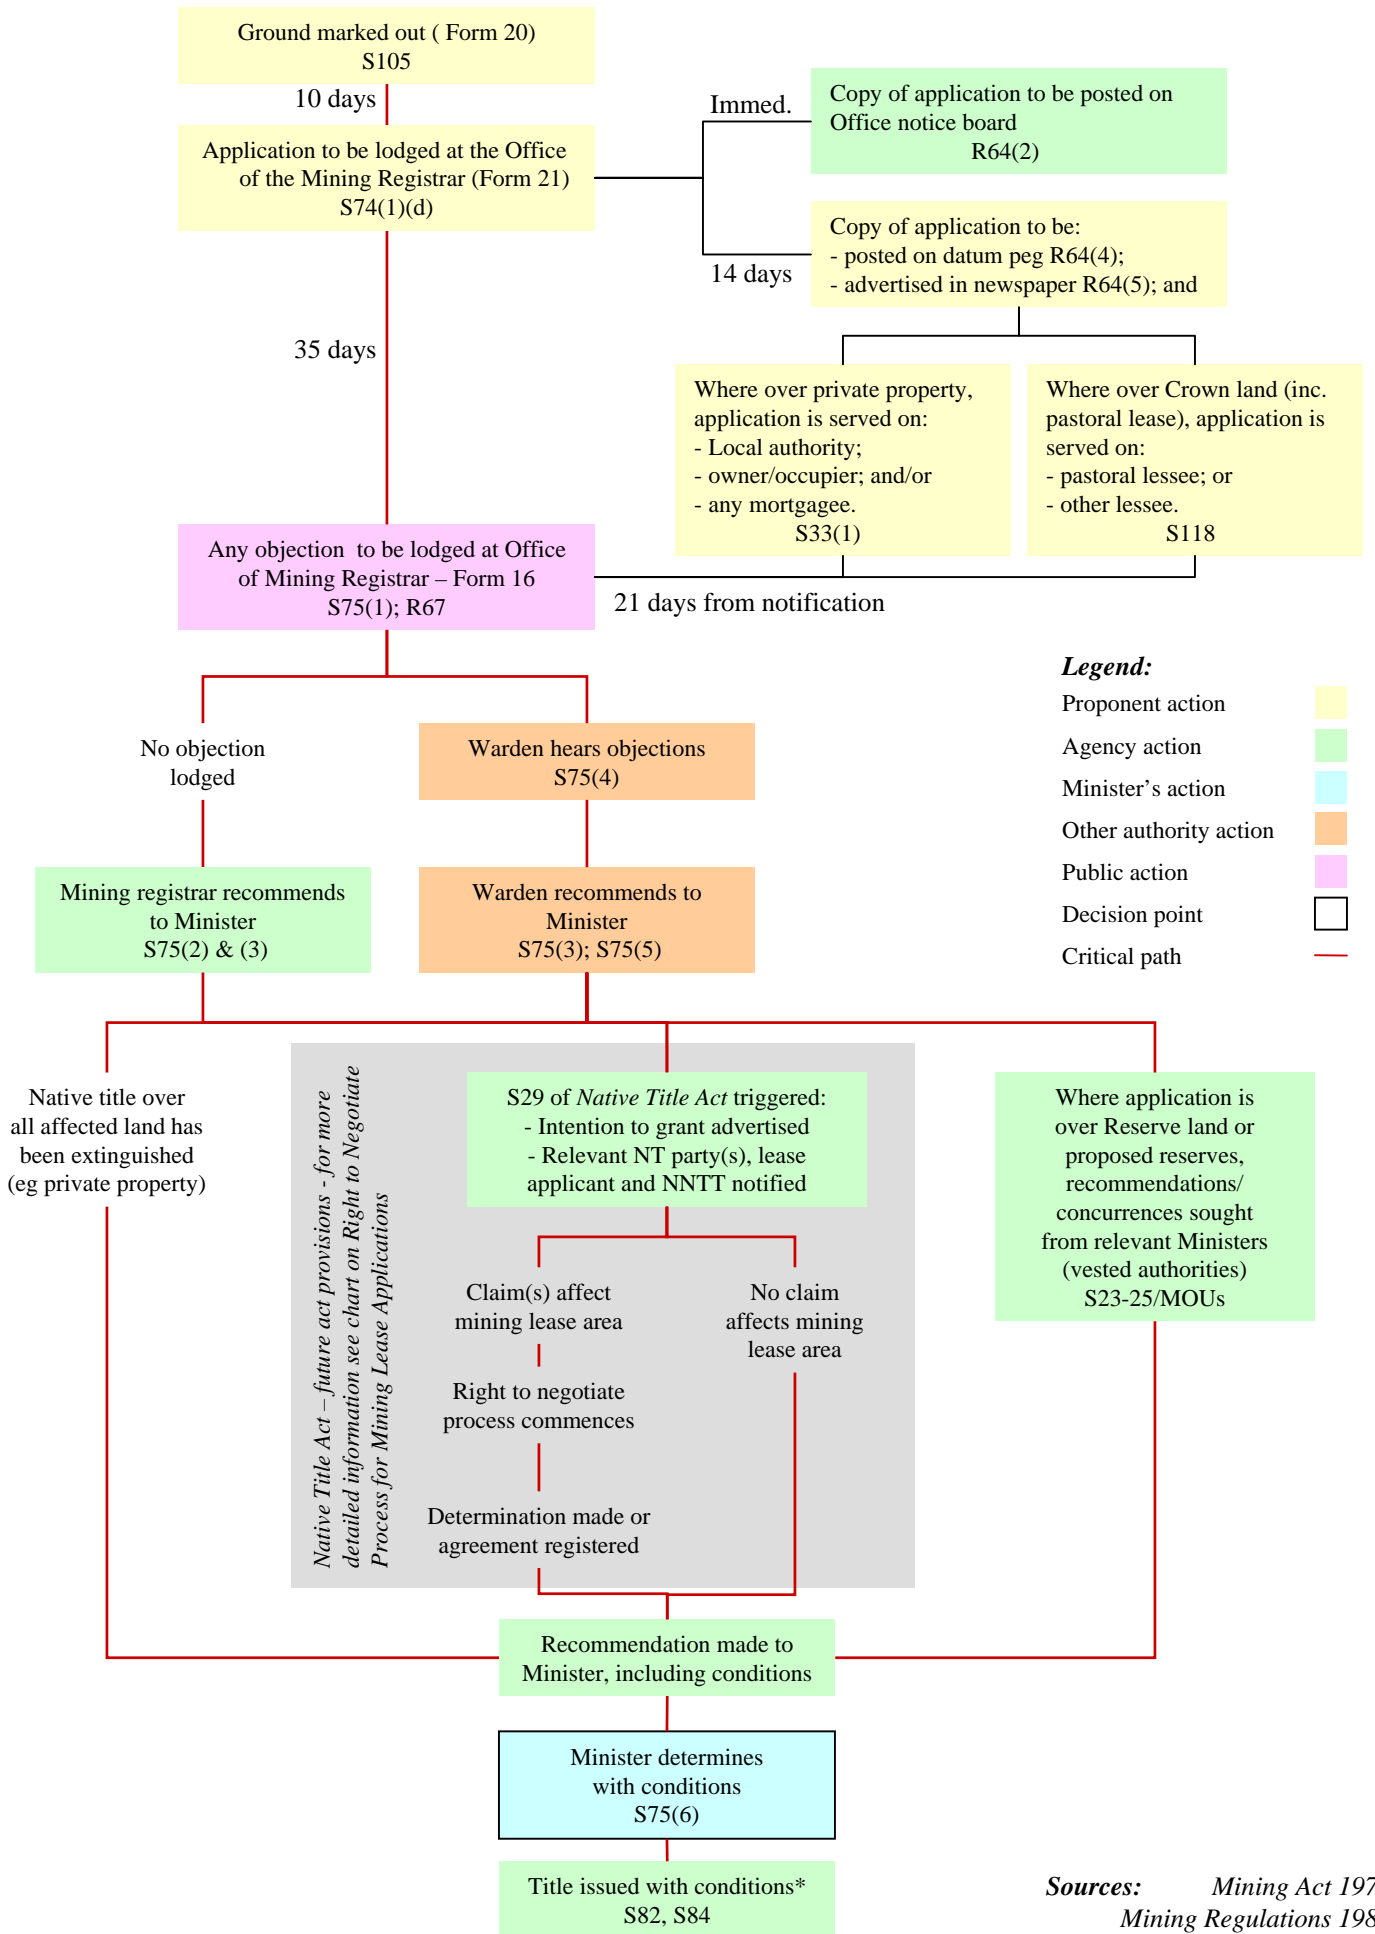

# Mining Lease Application

\* Schedule of endorsements and conditions draw lessee's attention to provisions of the *Aboriginal Heritage Act 1972*

**Sources:** *Mining Act 1978*  
*Mining Regulations 1981*  
*Native Title Act 1993*  
 Administrative MOUs